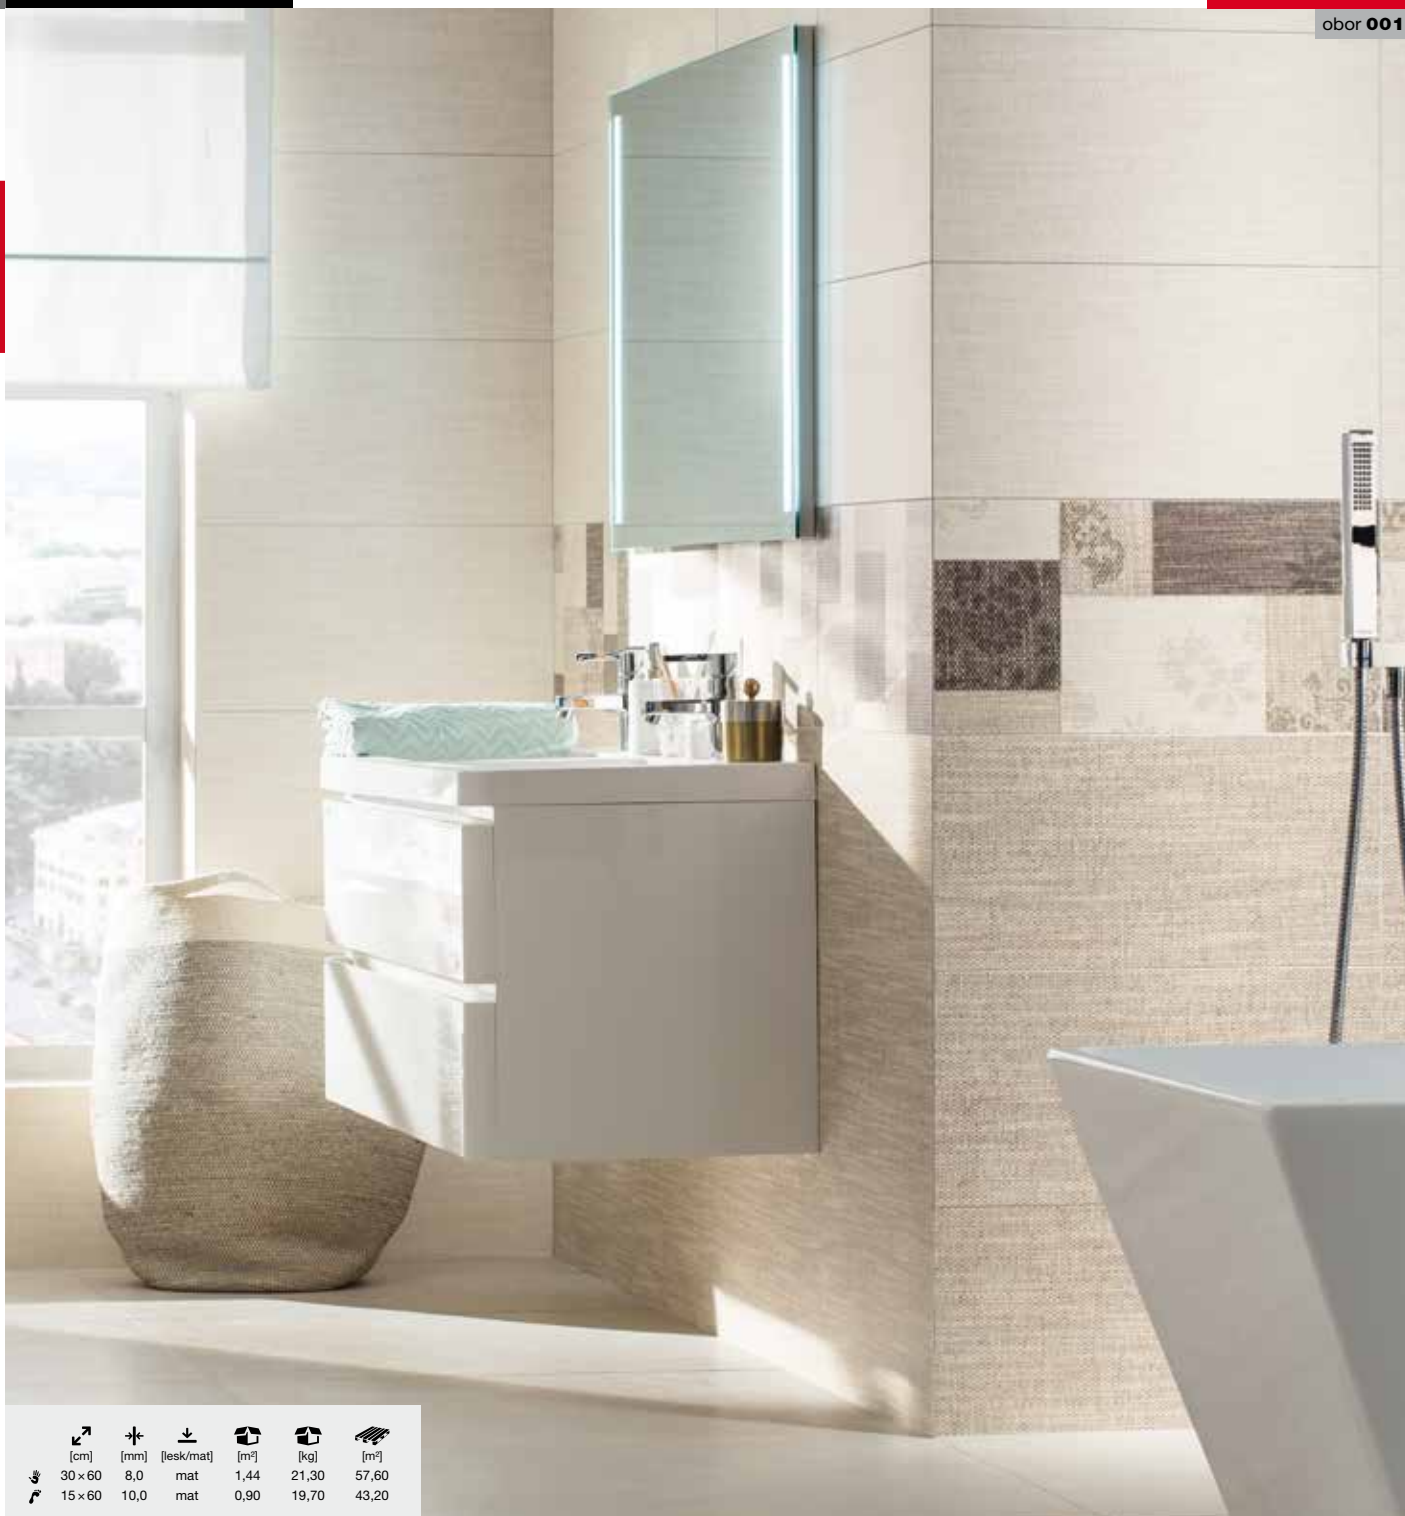

náš tip

koupelny

kuchyně

XXL / exclusive

dlažby

outdoor

podlahy

sanita

chemie

	[cm]	[mm]	[lesk/mat]	[m²]	[kg]	[m²]
	30 × 60	8,0	mat	1,44	21,30	57,60
	15 × 60	10,0	mat	0,90	19,70	43,20