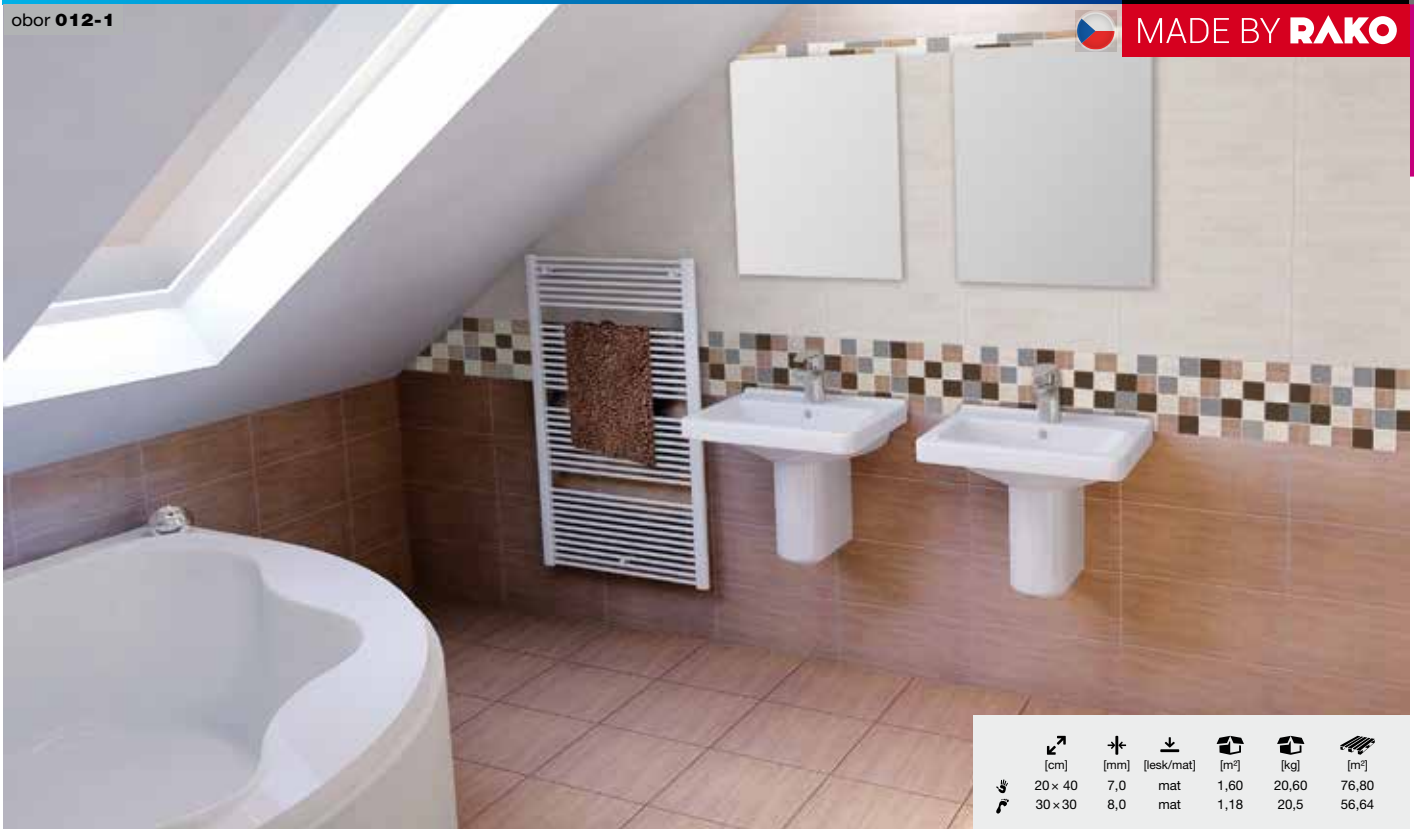

30 x 30

399,-/m<sup>2</sup>

obor 012-1

MADE BY RAKO

náš tip

	[cm]	[mm]	[lesk/mat]	[m <sup>2</sup> ]	[kg]	[m <sup>2</sup> ]
	20 x 40	7,0	mat	1,60	20,60	76,80
	30 x 30	8,0	mat	1,18	20,5	56,64

LB.WATMB075.1 20x40 399,-/m<sup>2</sup>