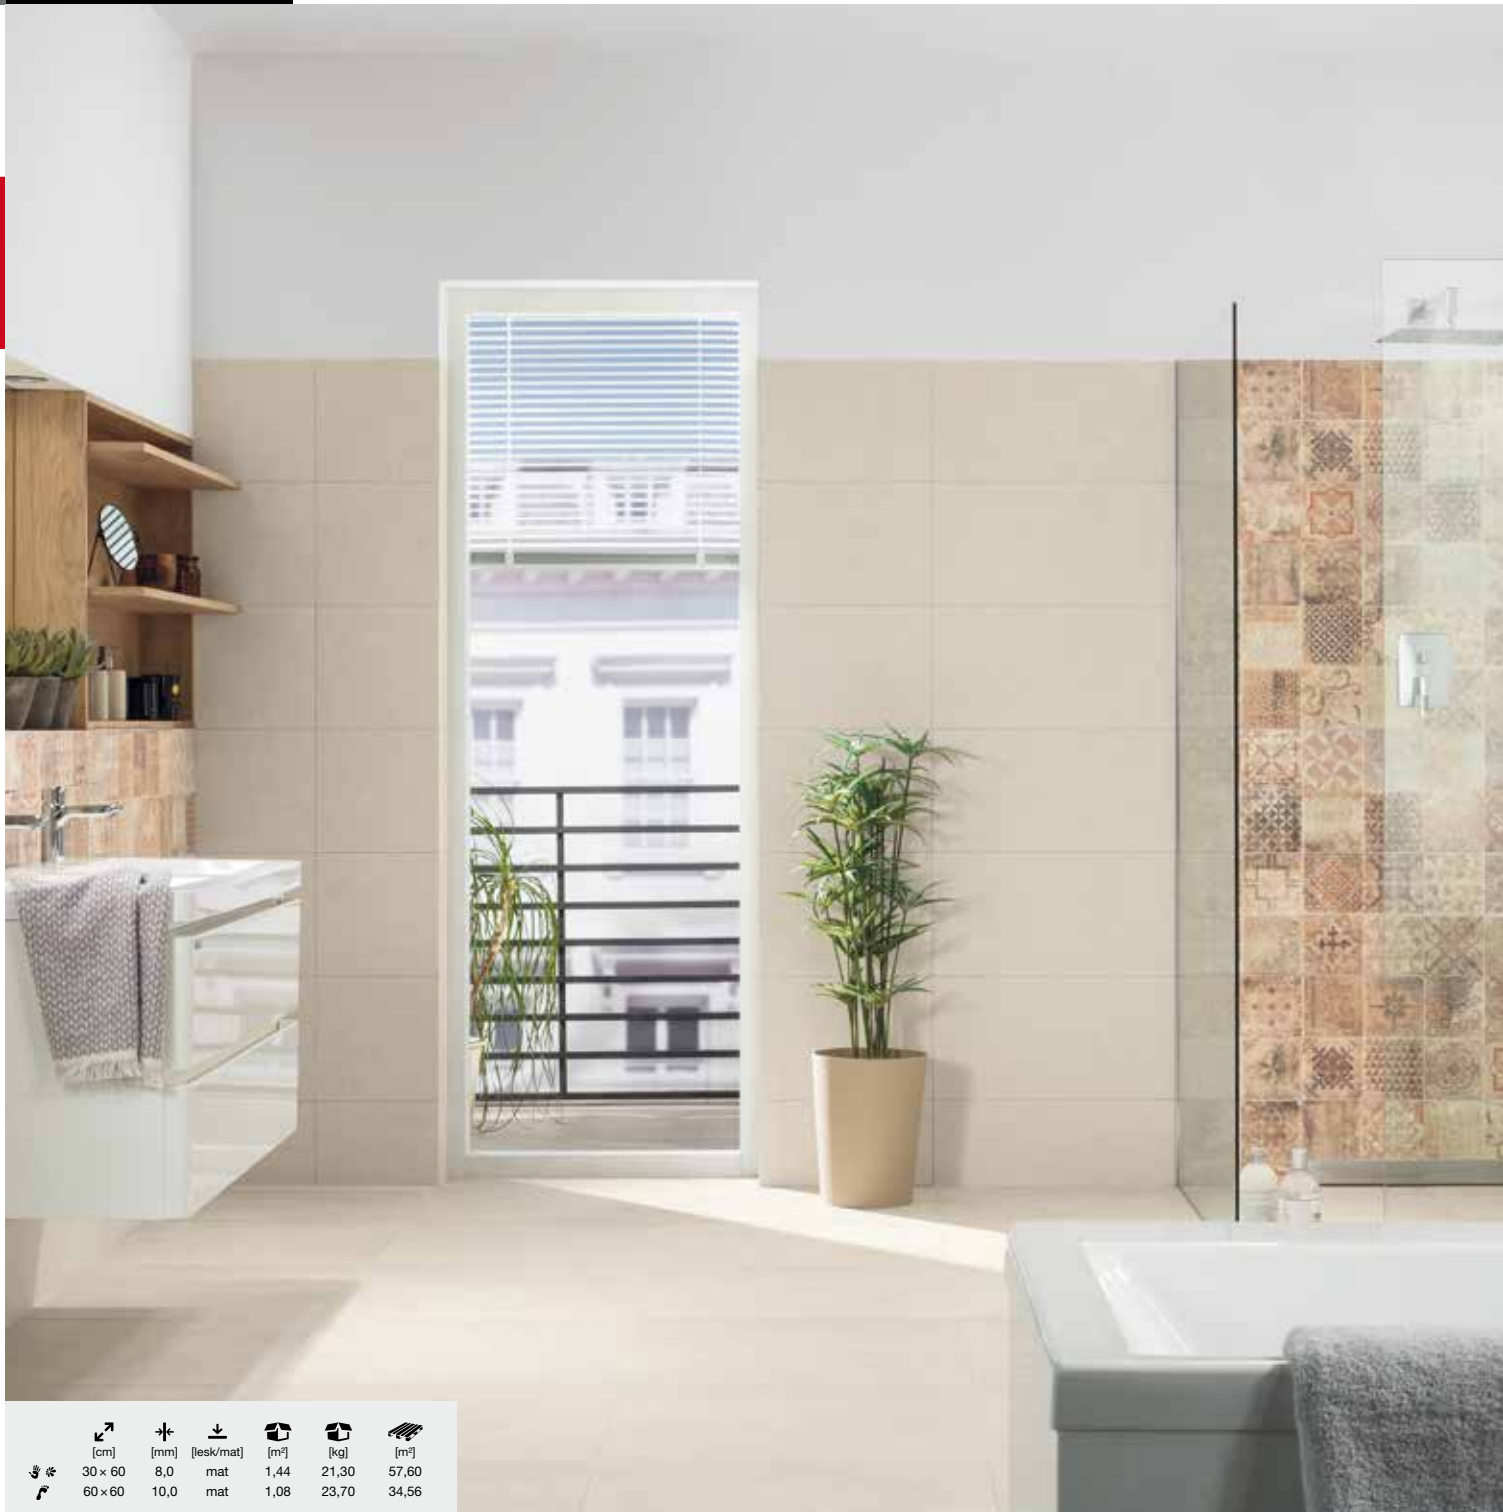

[cm]	[mm]	[lesk/mat]	[m²]	[kg]	[m²]
	30 x 60	8,0	mat	1,44	21,30	57,60
	60 x 60	10,0	mat	1,08	23,70	34,56