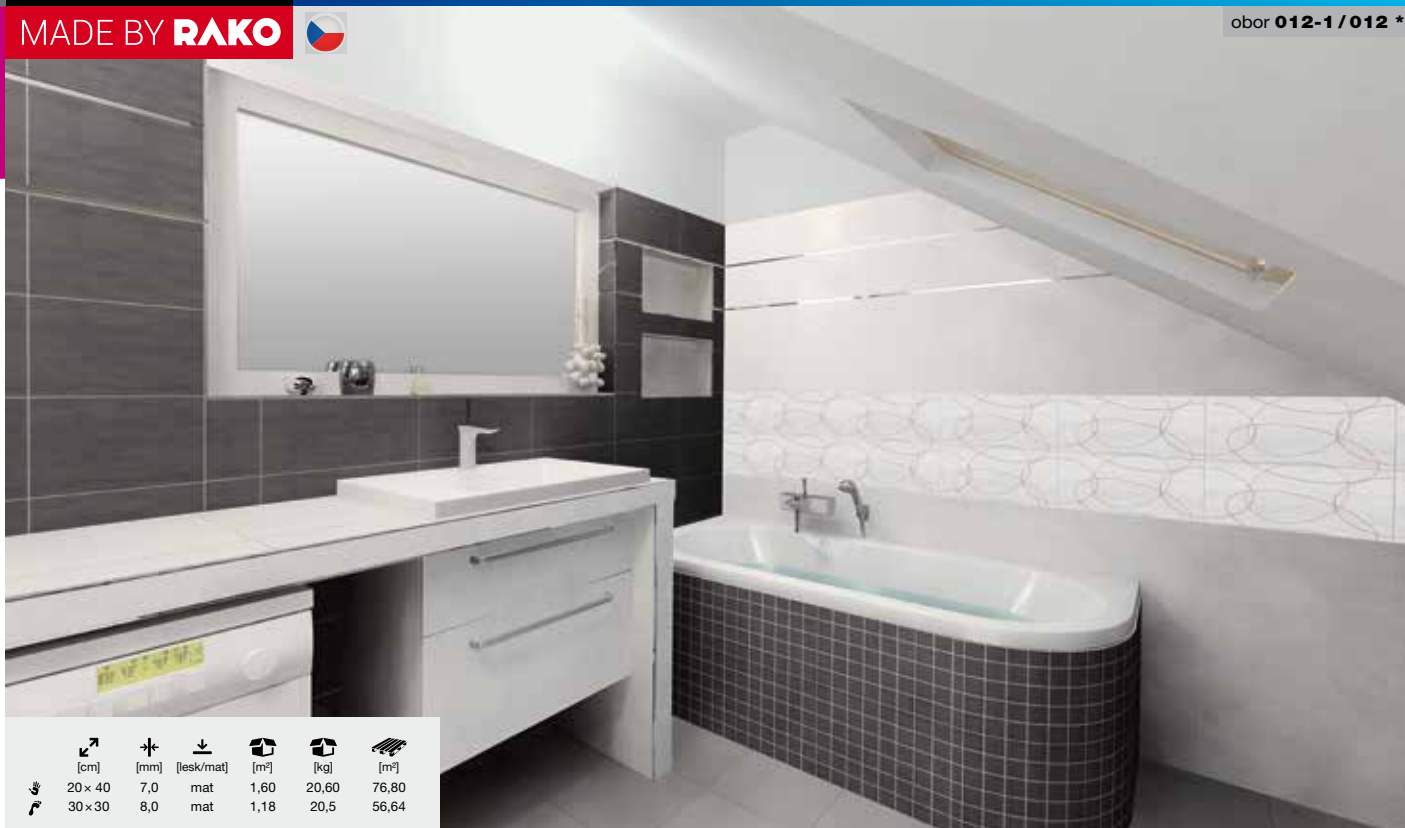

399,-/m<sup>2</sup>

	↗	*	↓	☑	⊞	☑
	[cm]	[mm]	[lesk/mat]	[m <sup>2</sup> ]	[kg]	[m <sup>2</sup> ]
☑	20 × 50	7,0	mat	1,60	19,10	76,80
☑	30 × 30	8,0	mat	1,18	20,5	56,64

MADE BY RAKO

obor 012-1/012 \*

[cm]	[mm]	[lesk/mat]	[m <sup>2</sup> ]	[kg]	[m <sup>2</sup> ]	
20 x 40	7,0	mat	1,60	20,60	76,80	
30 x 30	8,0	mat	1,18	20,5	56,64	