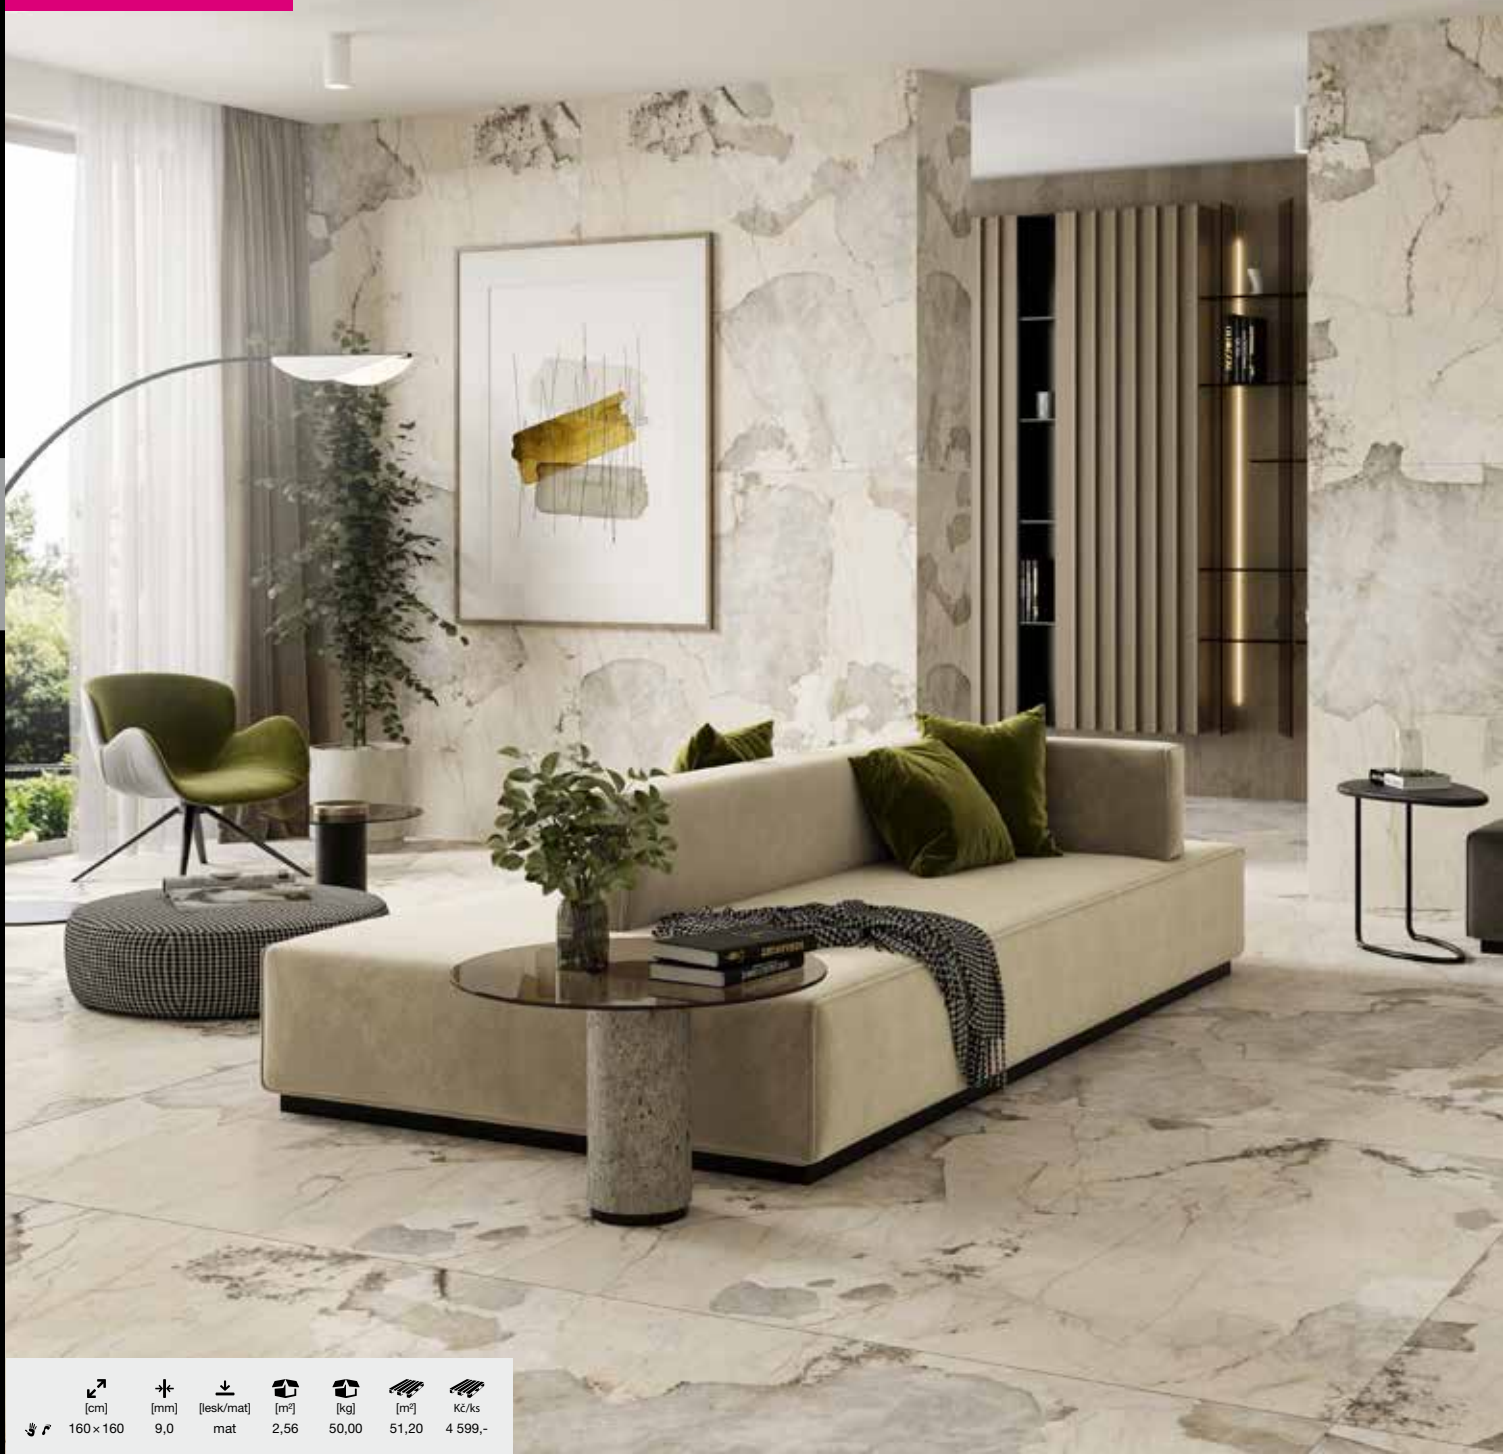

NOVINKA

náš tip

koupelny

kuchyně

XXL/exclusive

dlažby

outdoor

podlahy

sanita

chemie

	[cm]	[mm]	[lesk/mat]	[m²]	[kg]	[m²]	Kč/ks
	160 × 160	9,0	mat	2,56	50,00	51,20	4 599,-